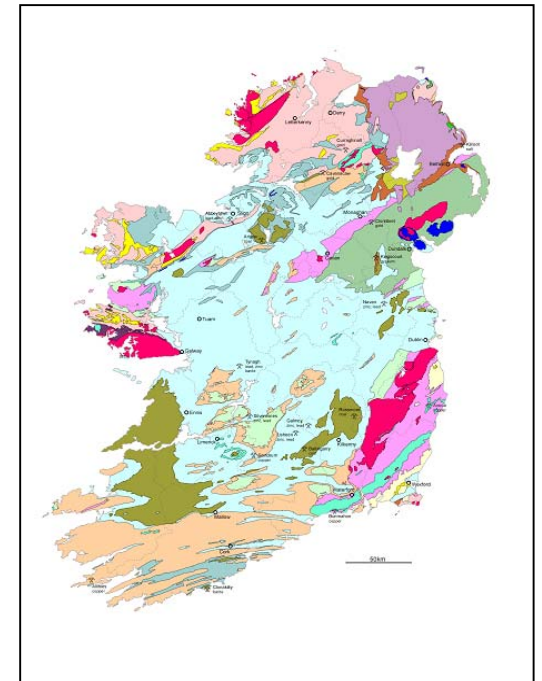

MAPS IN THE GEOLOGICAL SURVEY OF IRELAND.

**UNDERSTANDING OUR
LANDSCAPE AND MINERAL
RESOURCES**

Geological Survey of Ireland

MAPS

- **Bedrock Geology Maps of Ireland.**
1:100,000 Map & Accompanying booklet.

- Landscapes from Stone (Laminated €7.50) €2.50
- Tectonic Map of Ireland 1:1,500,000 €9.00
- Gravity Anomaly Map of Britain & Ireland 1:1,500,000 €9.00
- Magnetic Anomaly Map of Britain & Ireland 1:1,500,000 €9.00
- Donegal Aggregate Potential Report & Maps 1:150,000 €25.00 (4 Maps @ €25. each, digital €350 each)
- Quaternary Maps of County Wicklow 1:25,000 €20.00 (6 Maps @ €20.00 each)

Geological Field Sheets were compiled between 1840 and 1890 and show outcrop, drift and solid geology. These maps are available in **digital format** or as **printed A2 copies**. They are free to view in the GSI Customer Centre. An initial printing charge of €5 applies. Colour prints are €5 each and black & white copies are €1 each. An index for these maps is available from the **GSI Customer Centre**.