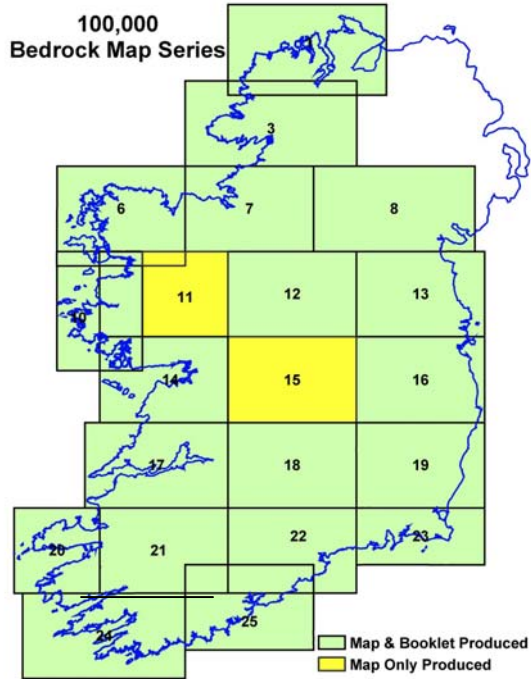

MAPS

- **Bedrock Geology Maps of Ireland.**
  1:100,000 Map & Accompanying booklet.

Map and Booklet €25 each*.