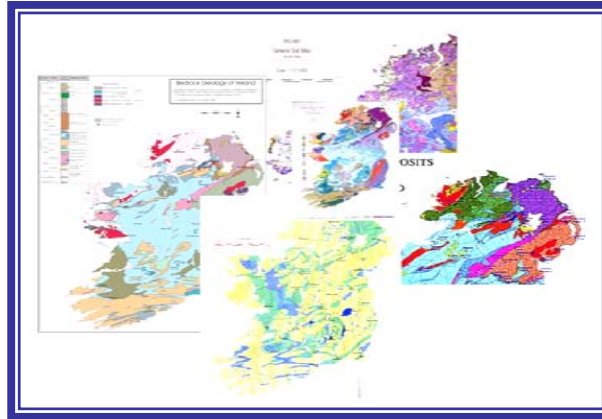

Laminated copies of the maps are available for an extra €19.
*Booklets for Maps 11 & 15 are not yet available. Map only €19.
*Please note that booklets for Sheets 6, 7 & 16 are available in digital format only.

The 1:100,000 Bedrock Map is also available in [Digital format](#). Digital files are available at a price of €350 per Map Sheet or a specific area may be requested at a price of €0.50 per sq. Km (Minimum order of €50). Please contact the Customer Centre for further information

- Geology Map of Ireland 1:750,000 €6.50
- Soils Map of Ireland 1:575,000 €8.00
- Mineral Deposits of Ireland 1:1,000,000 €15.50
- Set of Chevron Bedrock Geology Maps 1:100,000 (€50 for set of 4 Maps or €13 each)
- Geology Map of Ireland 1:1,000,000 (Schools Book & Map) €15.00 (Understanding Earth processes, rocks and the geological history of Ireland – Accompanying Book)